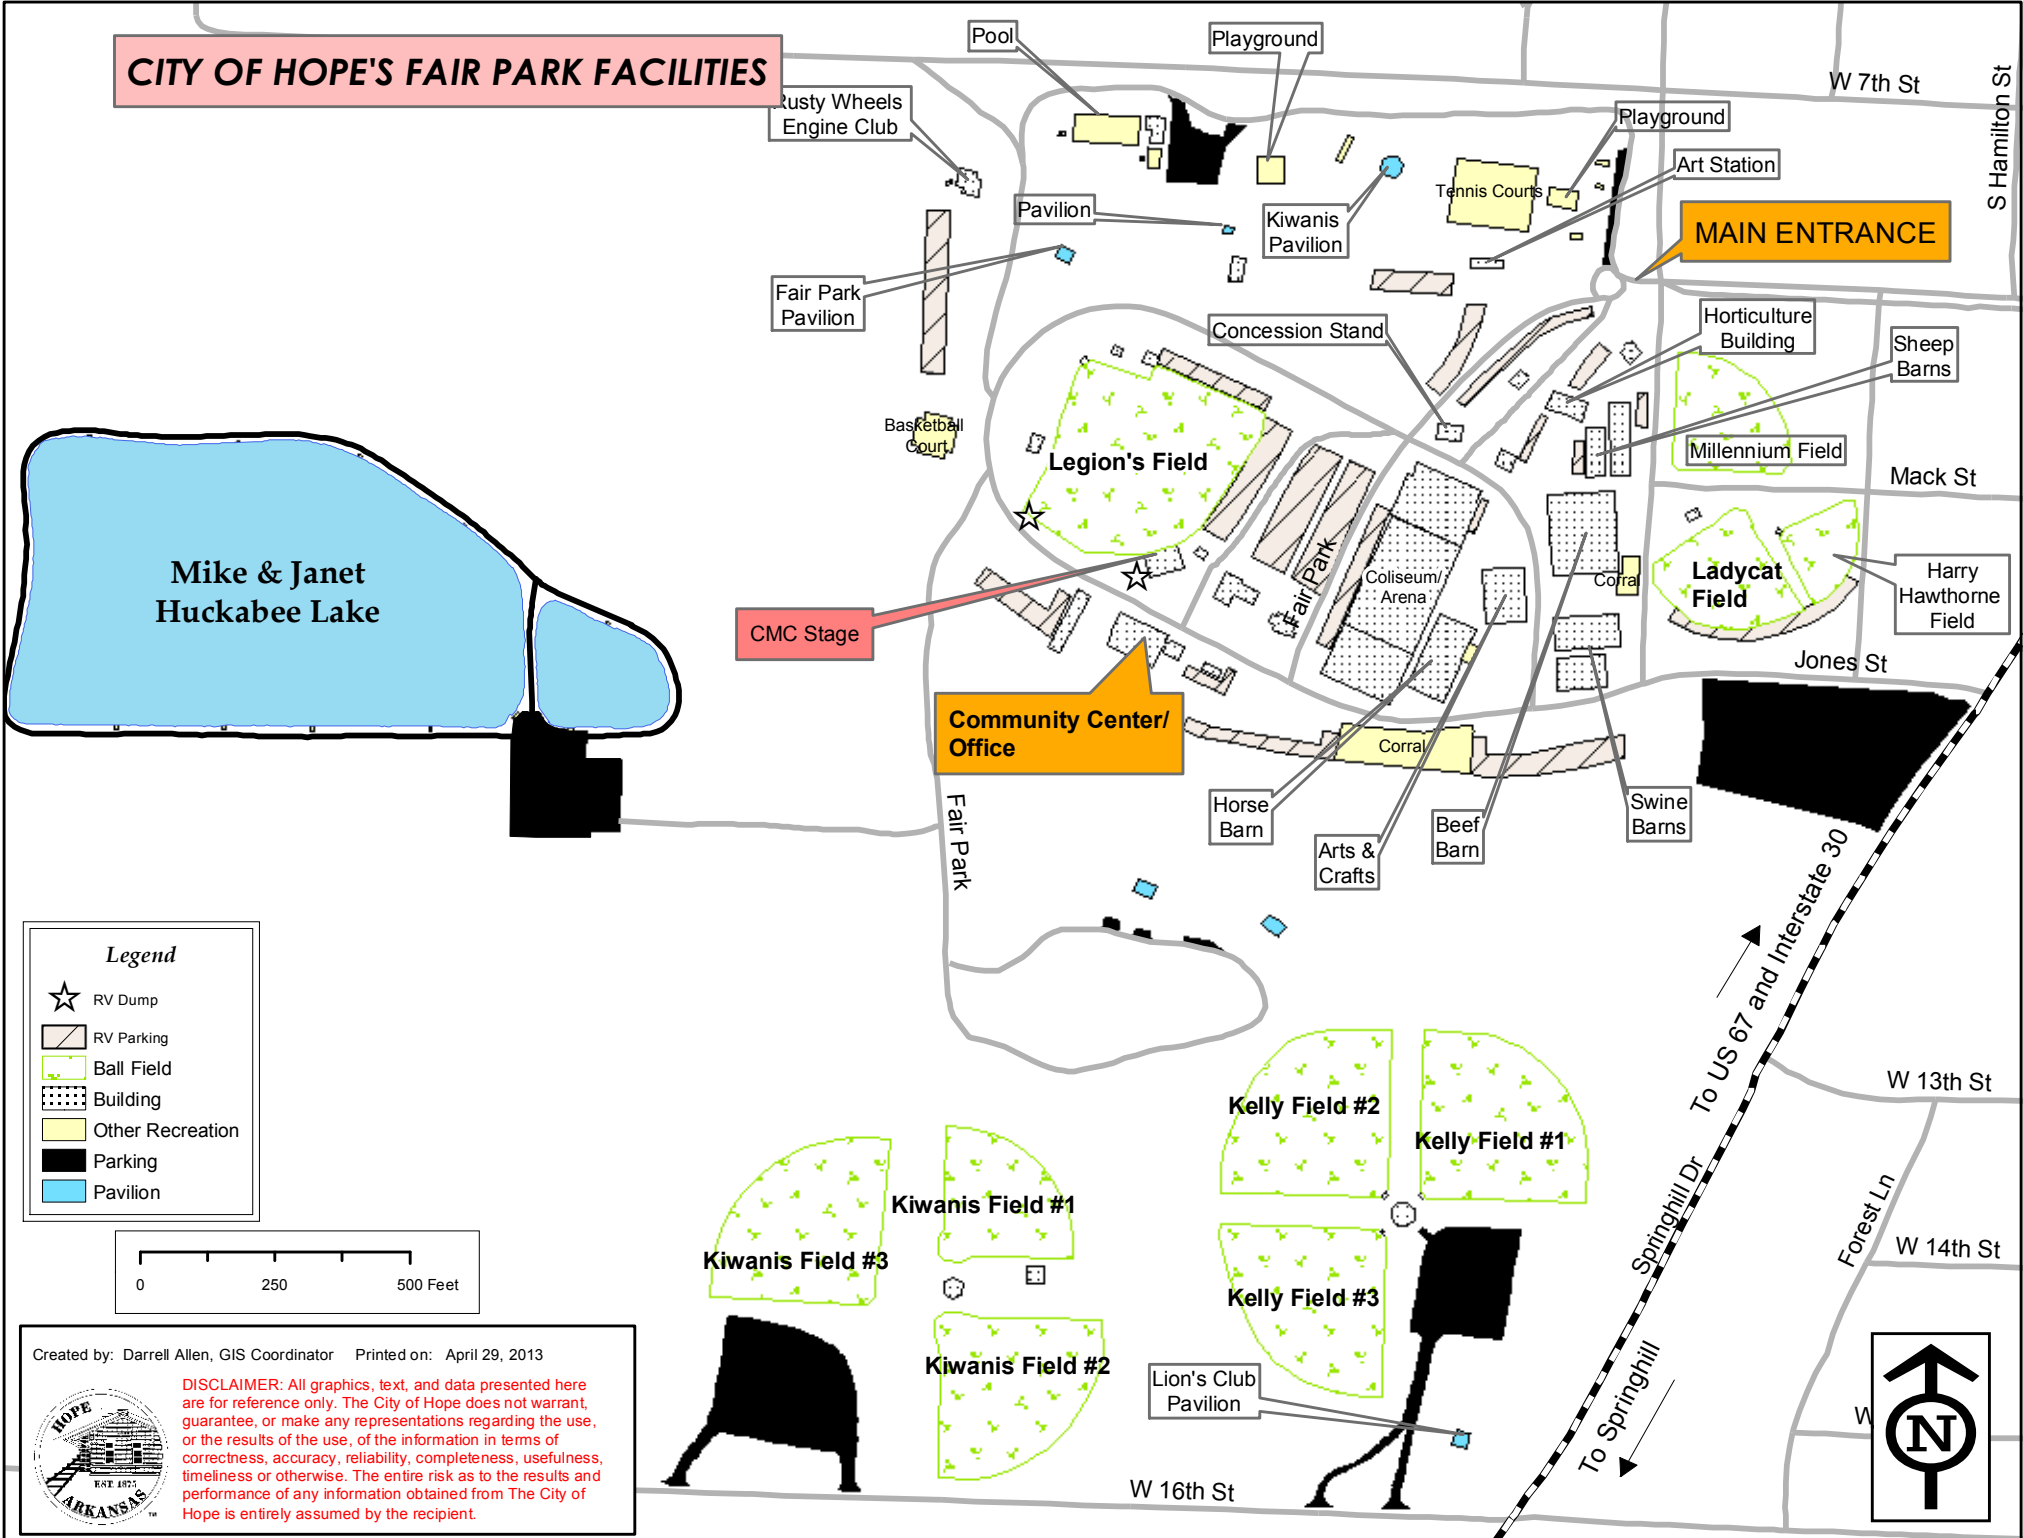

CITY OF HOPE'S FAIR PARK FACILITIES

Legend

- ☆ RV Dump
- RV Parking
- Ball Field
- Building
- Other Recreation
- Parking
- Pavilion

Created by: Darrell Allen, GIS Coordinator Printed on: April 29, 2013

DISCLAIMER: All graphics, text, and data presented here are for reference only. The City of Hope does not warrant, guarantee, or make any representations regarding the use, or the results of the use, of the information in terms of correctness, accuracy, reliability, completeness, usefulness, timeliness or otherwise. The entire risk as to the results and performance of any information obtained from The City of Hope is entirely assumed by the recipient.