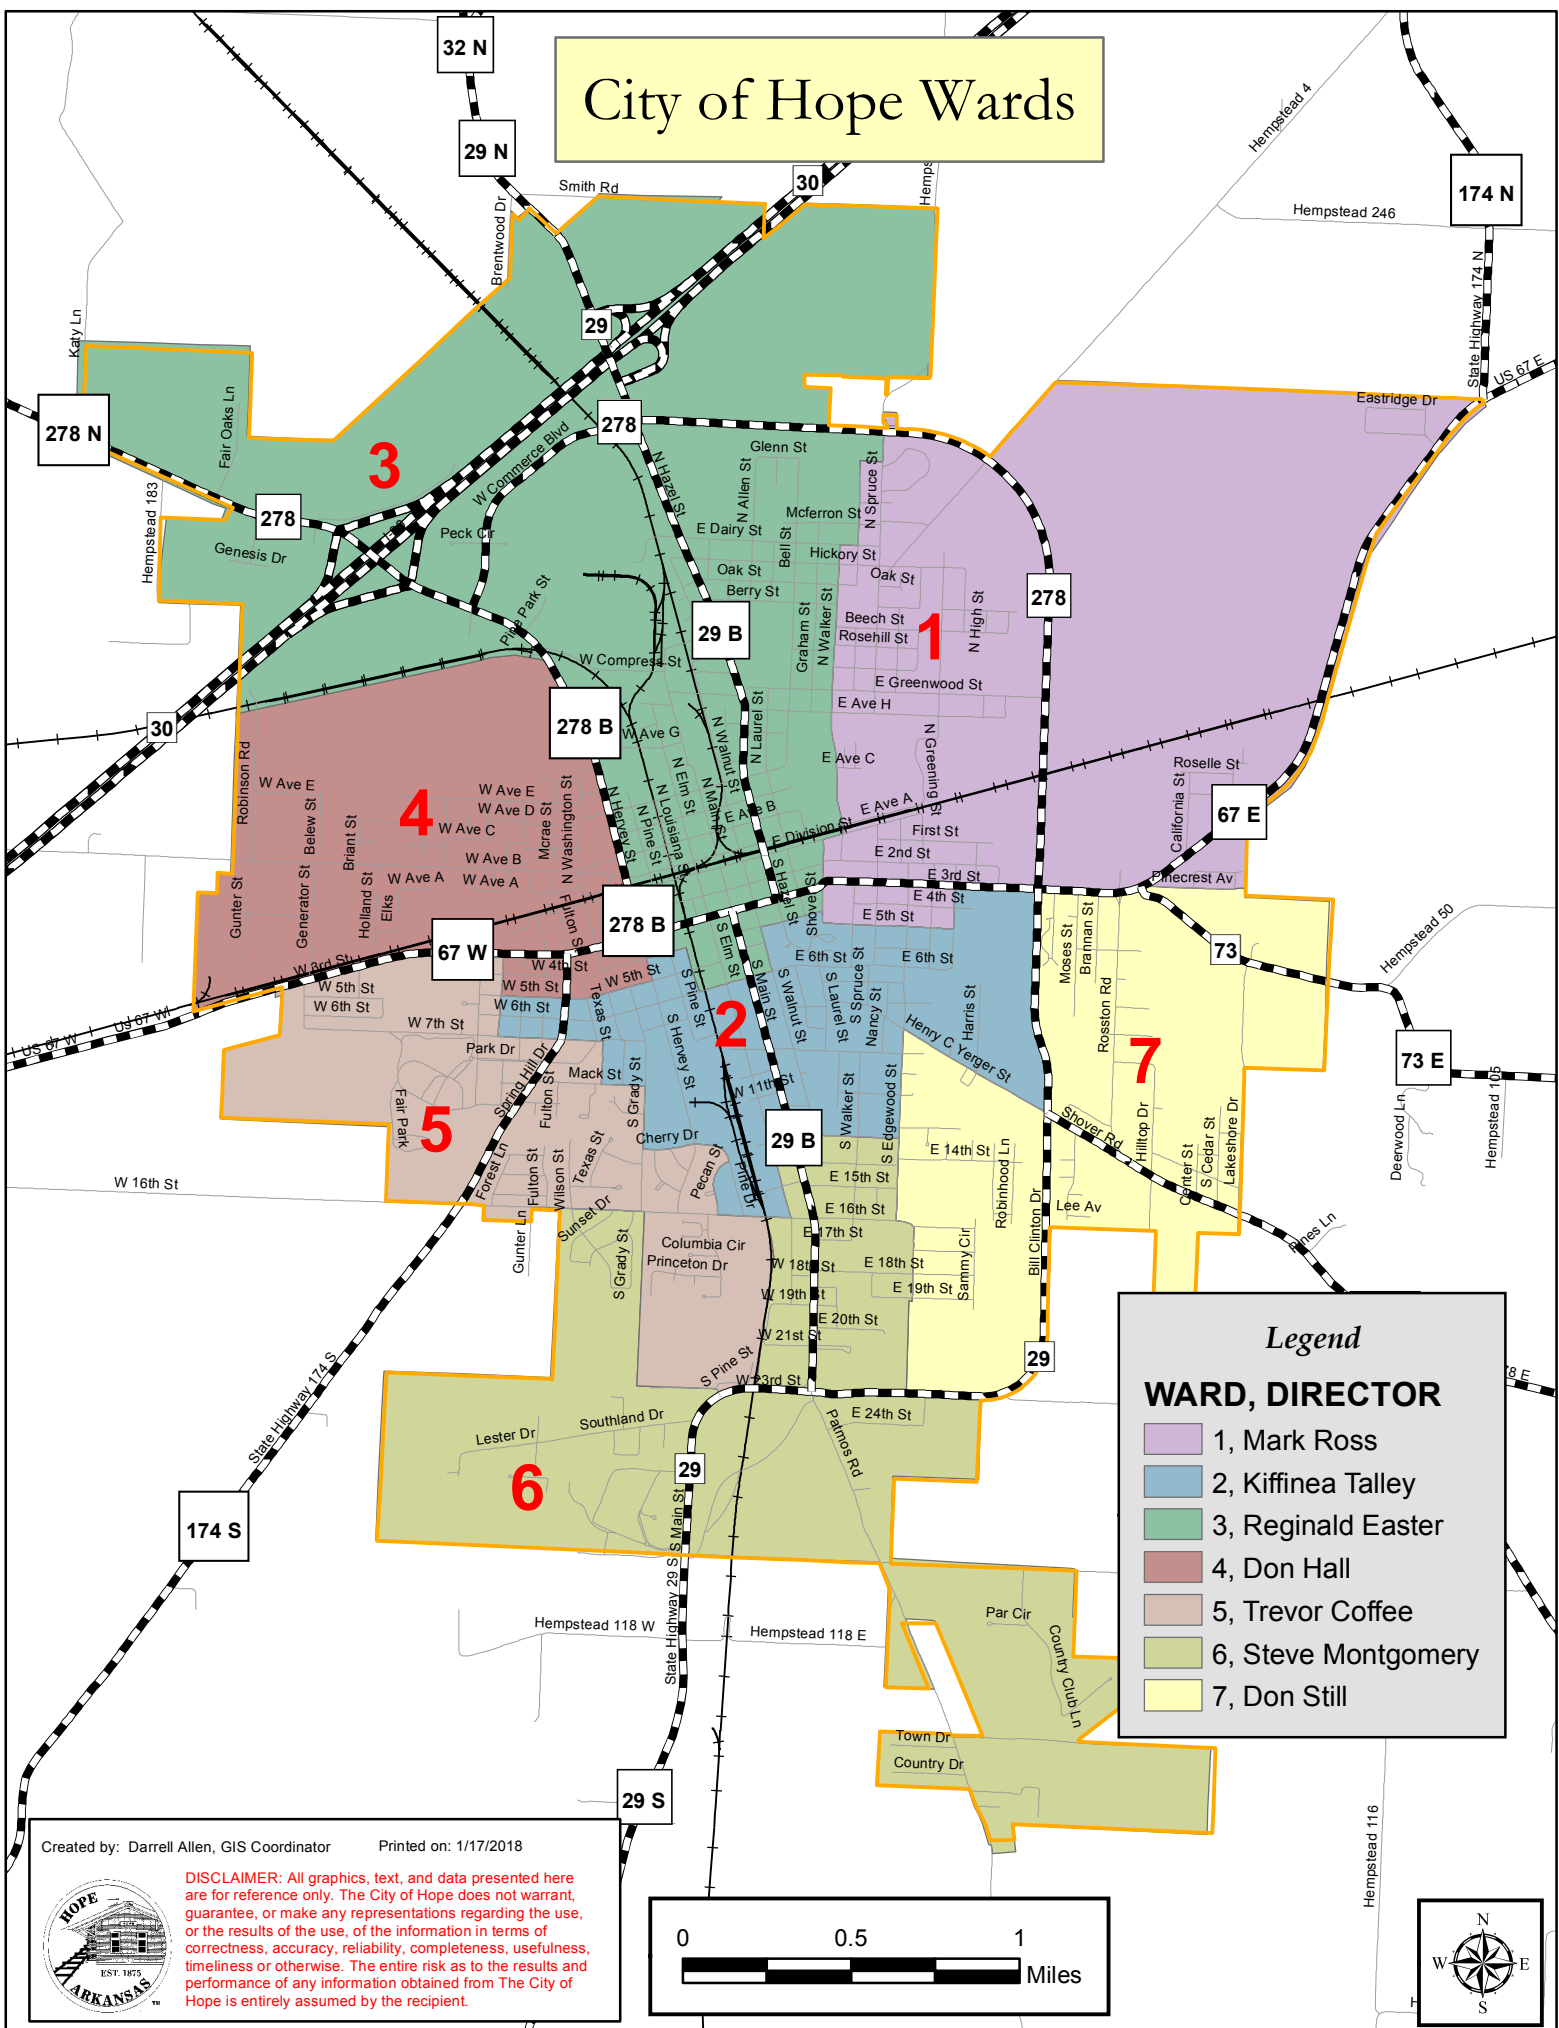

City of Hope Wards

Legend

WARD, DIRECTOR

- 1, Mark Ross
- 2, Kiffinea Talley
- 3, Reginald Easter
- 4, Don Hall
- 5, Trevor Coffee
- 6, Steve Montgomery
- 7, Don Still

Created by: Darrell Allen, GIS Coordinator Printed on: 1/17/2018

DISCLAIMER: All graphics, text, and data presented here are for reference only. The City of Hope does not warrant, guarantee, or make any representations regarding the use, or the results of the use, of the information in terms of correctness, accuracy, reliability, completeness, usefulness, timeliness or otherwise. The entire risk as to the results and performance of any information obtained from The City of Hope is entirely assumed by the recipient.